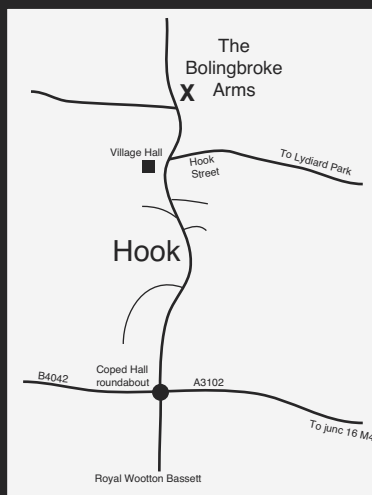

Dine out for lunch at The Bolingbroke

LUNCH MENU

(ORDERS TAKEN NOON-2PM MON-SAT)

Starters

- Caramelised red onion & goats cheese tartlet, served on a mixed leaf salad. £6.25 (V)
- Homemade soup of the day, served with a basket of bread. £4.95
- Creamy garlic mushrooms served with chunky granary bread. £6.25
- Crispy duck & hoi sin spring rolls served with julienne of cucumber & spring onion £6.25
- Chunky garlic granary bread. £1.95 (V)
- Chunky garlic granary bread with melted cheese. £2.50 (V)
- Crispy potato skins, filled with chilli and cheese. £6.25

Main Course

- Smoked haddock & mozzarella fish cakes with mashed potato with a rich cheddar cheese sauce. £11.50
- Fresh cod in beer batter, served with chips and homemade tartar sauce. £11.50
- Homemade steak & stilton pie, served with vegetables and a choice of potatoes. £11.50
- Braised minted lamb shank in rich gravy on a bed of mashed potato, served with vegetables. £12.50
- Pan fried lambs liver & bacon in rich onion gravy, on a bed of mashed potato, served with vegetables. £9.95
- Char grilled Cajun chicken fillet salad served with salsa, sour cream and potato skins. £12.50
- Breaded whole tail scampi served with chips and homemade tartar sauce. £9.95
- Beer braised steak in a rich gravy with onion & mushrooms on a bed of mashed potato, served with vegetables. £12.50
- Oven baked chilli burrito topped with melted cheese served with sour cream, salsa & a mixed leaf salad. £9.50
- Wiltshire ham topped with bubble & squeak and two fried eggs. £9.50
- Sweet chilli tiger prawns stir-fried with noodles, spring onions & peppers, served with prawn crackers. £9.95
- Three egg cheddar cheese & mushroom omelette served with new potatoes and salad. £8.50 (V)
- Char grilled 10oz sirloin steak with a peppercorn sauce, served with a grilled tomato, mushrooms and chips. £16.50
- Mature cheddar cheese & Wiltshire ham platter, served with chunky granary bread, salad and chutneys. £9.50
- 'Traditional' pork sausages on a bed of mashed potato with a rich onion gravy. £9.25
- Char grilled 10oz gammon steak topped with a fried egg and served with chips. £10.95
- Garden tartlet. Creamy sautéed vegetables encased in pastry topped with melted applewood-cheese, served with salad. £9.25 (V)
- Brunch skillet. Pork sausage, bacon, egg, grilled tomato & mushrooms, served with a basket of granary bread. £9.25

Hot Sandwiches