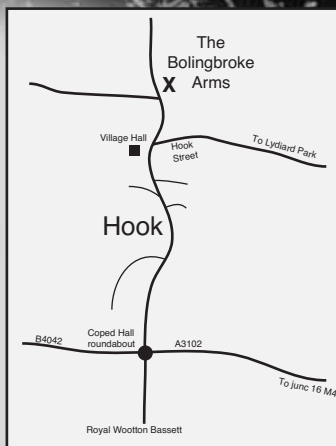

Homemade pub food 7-days-a-week • 8 en-suite rooms • Plentiful free parking
FREE wi-fi • Lunch Menu (12-2pm Mon-Sat) • Evening Menu (6.30pm - 9pm Mon-Sat)
Sunday Lunch Menu (12-3pm) • **Daily Specials board**

www.thebolingbroke.co.uk

Tel. 01793 852357

Hook, near Royal Wootton Bassett SN4 8DZ