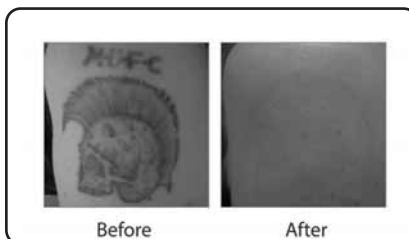

**All of the clinical studies that have been performed over the years have been with Active Q-Switch systems, and there have been NO clinical studies to show that passive Q-Switches are effective. You certainly can get some fading with very simple black tattoos, but they take far more treatments, (more cost) and complete clearance is rare.

9. Ensure that they advise leaving intervals of at least 8 weeks between treatments to enable skin to recover whilst fading takes place.

10. Is there any follow up if things go wrong and do they have a complaints policy?

Let's face it - most people wouldn't know one end of a laser from the other - but we are experts in the field with a wealth of experience.

ALL treatments are performed by Registered Nurses and our team have undergone specialist training including Core of Knowledge, BTec in Laser and IPL and also attend regular clinical update training. Our Clinical Lead Nurse has been published in the Journal of Aesthetic Nursing and we have appeared on Channel 5's documentary series 'Tattoo Disasters'.