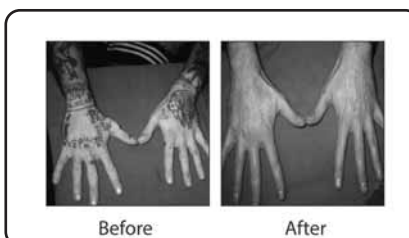

**All of the clinical studies that have been performed over the years have been with Active Q-Switch systems, and there have been NO clinical studies to show that passive Q-Switches are effective. You certainly can get some fading with very simple black tattoos, but they take far more treatments, (more cost) and complete clearance is rare.

9. Ensure that they advise leaving intervals of at least 8 weeks between treatments to enable skin to recover whilst fading takes place.

10. Is there any follow up if things go wrong and do they have a complaints policy?

Let's face it - most people wouldn't know one end of a laser from the other - but we are experts in the field with a wealth of experience.

ALL treatments are performed by Registered Nurses and our team have undergone specialist training including Core of Knowledge, BTec in Laser and IPL and also attend regular clinical update training. Our Clinical Lead Nurse has been published in the Journal of Aesthetic Nursing and we have appeared on Channel 5's documentary series 'Tattoo Disasters'.