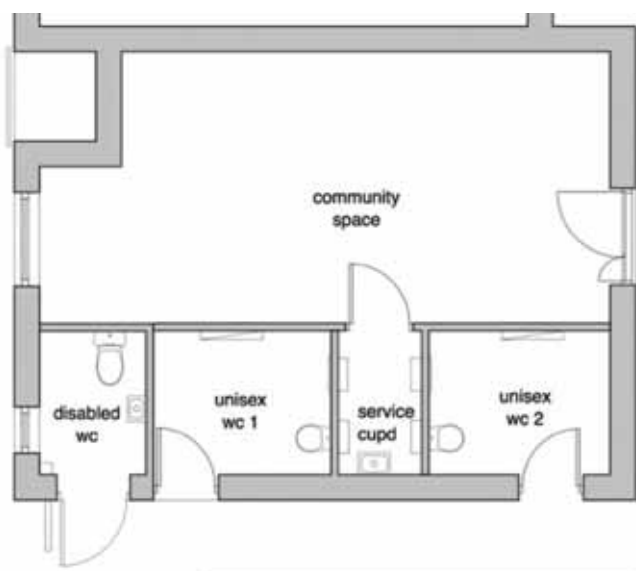

- Our local facilities have undergone complete refurbishment providing modern, clean toilets for public use.
- Disabled toilet facility.
- Baby changing facility to help parents and carers with young children.
- Two unisex toilets allowing for larger cubicles.
- Community space created.